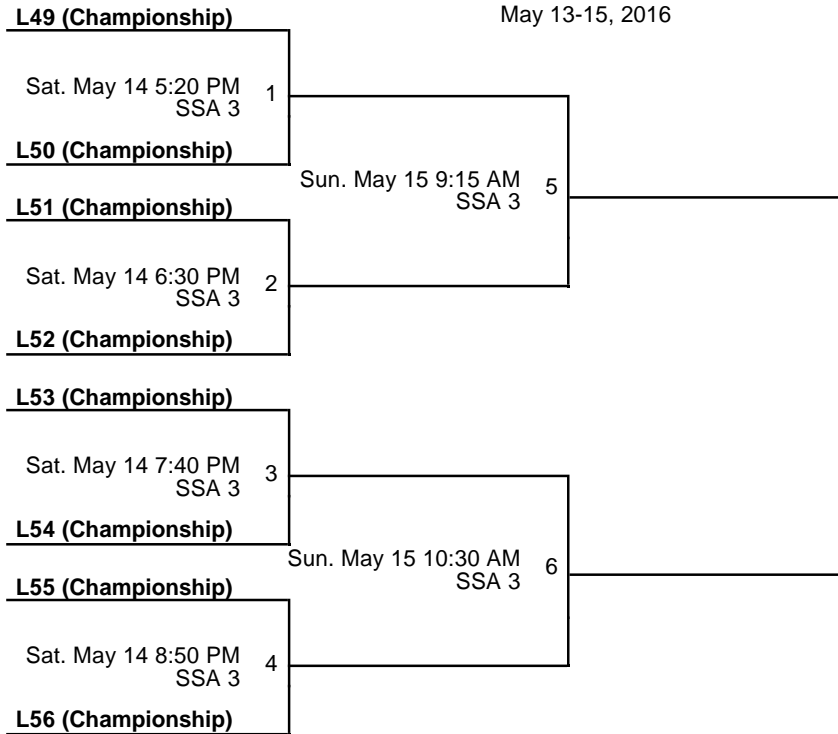

Bob Gibbons Tournament of Champions

16U/10th Grade Championship

May 13-15, 2016

Bob Gibbons Tournament of Champions

16U/10th Grade Copper  
(1st Rd Loser)

May 13-15, 2016

Bob Gibbons Tournament of Champions

16U/10th Grade Bronze

May 13-15, 2016

Ridge AX - Peachtree Ridge High School Auxiliary Ridge MN - Peachtree Ridge High School Main

Bob Gibbons Tournament of Champions

16U/10th Grade Silver

May 13-15, 2016

SSA 3 - Suwanee Sports Academy Court 3

Bob Gibbons Tournament of Champions

16U/10th Grade Gold

May 13-15, 2016

Sun. May 15 1:00 PM SSA 4	1	_____
------------------------------	---	-------

Sun. May 15 1:00 PM SSA 5	2	_____
------------------------------	---	-------